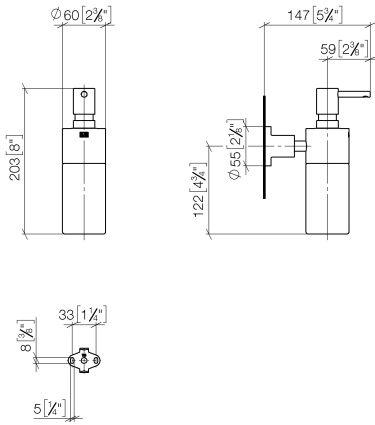

83 435 892

- bottle made of crystal glass, matt
- width 60mm
- height 200 mm
- rosette Ø 55 mm
- 250 ml bottle
- 144mm projection

	Chrome	83 435 892-00
	Brushed Platinum	83 435 892-06
	Platinum	83 435 892-08
	Dark Chrome	83 435 892-19
	Brushed Durabronze (23kt Gold)	83 435 892-28
	Matte Black	83 435 892-33
	Brushed Champagne (22kt Gold)	83 435 892-46
	Champagne (22kt Gold)	83 435 892-47
	Brushed Chrome	83 435 892-93
	Brushed Dark Platinum	83 435 892-99

83 435 892

mm [inches]

83 435 892

Parts for other finishes can be found here: Brushed Platinum

Spare parts list

No.	Item Number	Name	Quantity used	Delivery time
1	90 10 10 535 00-00	dispenser	1	10
2	90 10 10 529 00-00	base	1	10
3	90 90 04 001 00 82	glass	1	2
4	08 17 20 624-00	holder	1	10
5	04 31 11 113 00 90	pin	1	2
6	08 17 89 505-00	holder	1	10
7	09 30 11 046 90	disc	1	2
8	08 18 50 586 90	screw	1	2
9	09 23 10 026 90	nut	1	2
10	05 17 20 739 00 90	fixing set	1	2