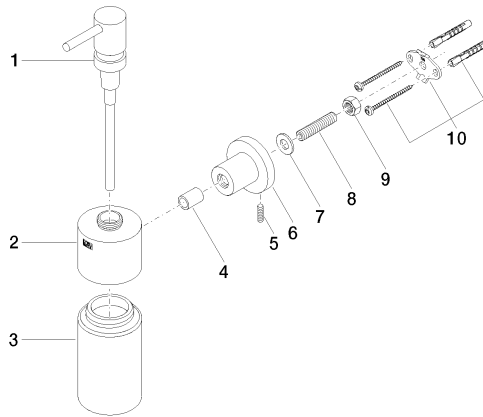

83 435 892

- bottle made of crystal glass, matt
- width 60mm
- height 200 mm
- rosette Ø 55 mm
- 250 ml bottle
- 144mm projection

	Chrome	83 435 892-00
	Brushed Platinum	83 435 892-06
	Platinum	83 435 892-08
	Dark Chrome	83 435 892-19
	Brushed Durabronze (23kt Gold)	83 435 892-28
	Matte Black	83 435 892-33
	Brushed Champagne (22kt Gold)	83 435 892-46
	Champagne (22kt Gold)	83 435 892-47
	Brushed Chrome	83 435 892-93
	Brushed Dark Platinum	83 435 892-99

83 435 892

mm [inches]

83 435 892

Parts for other finishes can be found here: Brushed Platinum

Spare parts list

No.	Item Number	Name	Quantity used	Delivery time
1	90 10 10 535 00-00	dispenser	1	10
2	90 10 10 529 00-00	base	1	10
3	90 90 04 001 00 82	glass	1	2
4	08 17 20 624-00	holder	1	10
5	04 31 11 113 00 90	pin	1	2
6	08 17 89 505-00	holder	1	10
7	09 30 11 046 90	disc	1	2
8	08 18 50 586 90	screw	1	2
9	09 23 10 026 90	nut	1	2
10	05 17 20 739 00 90	fixing set	1	2